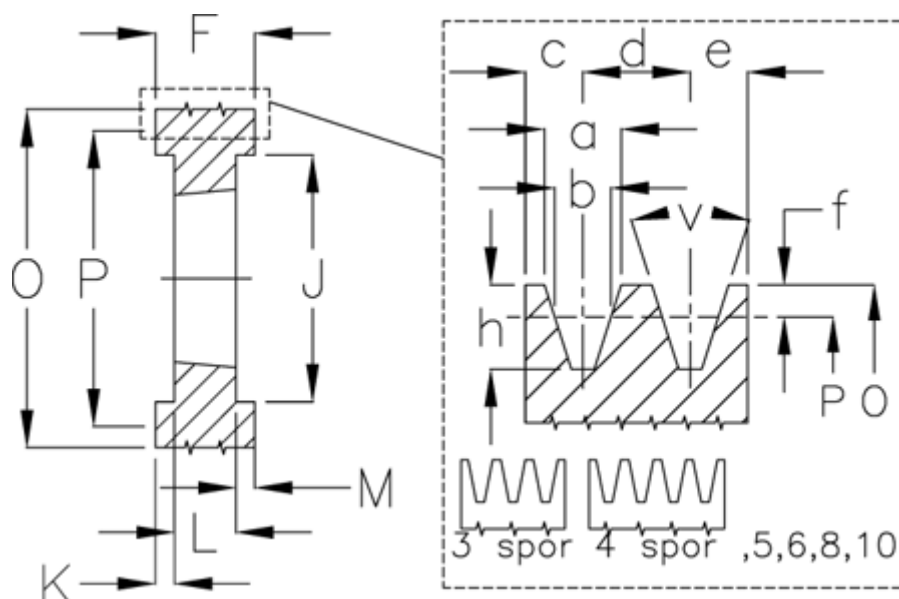

Article number: 604111013204

Description: V-belt pulley SPB 132/4 TL2012

Measures

a	= 16.3	For bush	= 2012	O	= 139.0
b	= 14.0	h	= 17.5	P	= 132
Bush ζ max	= 50	J	= 89	Type	= SPB
c	= 12.5	K	= 25	v	= 34 degrees
d	= 19.0	L	= 32		
e	= 12.5	m	= 25.0		
f	= 3.5	N	= -		
F	= 82	Number of ribs	= 4		